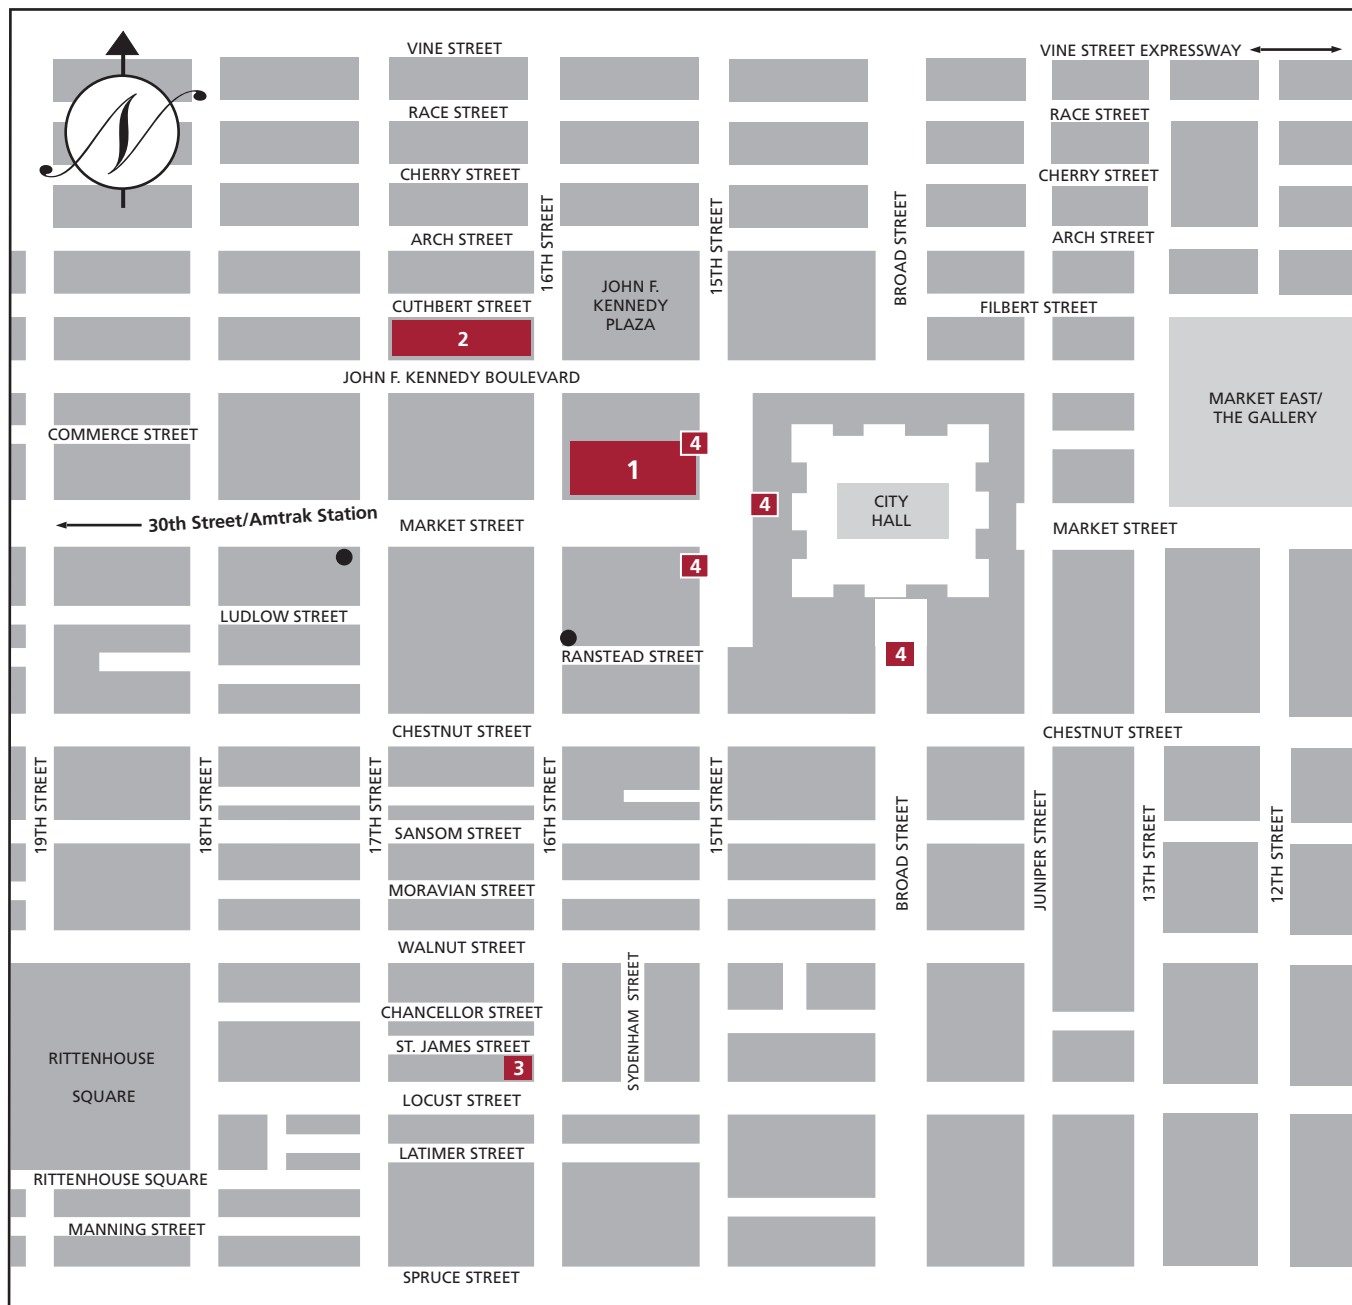

Center City Campus (TUCC)

TEMPLE UNIVERSITY

Buildings and Departments

1. TUCC – 1515 Market Street
 2. Suburban Station – Regional Rail Lines
 3. PATCO Hi-Speed Line
Locust Street (between 15th-16th)
 4. Broad Street Subway (City Hall),
Market-Frankford Elevated (15th Street),
Subway-surface cars
- Indicates lots with discount parking after 3:00 p.m., for those with a valid Temple University ID.

Street approx. 1 1/4 mile. Turn left onto North 15th Street. Turn right onto John F. Kennedy Boulevard. Turn left onto N. 17th Street, and turn left onto Market Street to TUCC at 1515 Market Street.

From the Pennsylvania Turnpike or Schuylkill Expressway: 1515 Market Street

From Points North via I-95: 1515 Market Street

Exit at the Center City exit and take 676 West. Exit 676 at the Broad Street exit. This puts you on 15th Street going south. Turn right onto John F. Kennedy Boulevard. Turn left onto N. 17th Street. Turn left onto Market Street to 1515 Market Street.

From Points South via I-95: 1515 Market Street

Take I-95 North to Broad Street Exit. Follow Broad Street North 3.2 miles to Spruce Street. Turn left on Spruce Street, proceed 2 blocks to 16th Street. Turn right on 16th Street, proceed 5 blocks to Market Street. Turn right on Market to TUCC at 1515 Market Street.